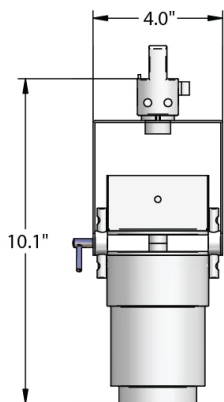

FOHO SQ

20W/39W T4.5 CMH

Ceramic Metal Halide

Type:

Project:

Catalog Number:

MICROMETRIC ADJUSTMENT SYSTEM WITH GRADUATED SCALE AND MECHANISM FOR LOCKING TO SELECTED POSITION UP TO 90° WITH CHROME FINISH

AIMED 90° DOWN

Flood (FL)

Candlepower Distribution Data

Lamp Type: CMH T4.5 G8.5
Wattage: 39
Lamp Lumens: 3300
Center Beam CP: 2581
Fixture Efficiency: 47%
Beam Angle: 38.9°

Lighting Performance Data

Ceiling Height	Initial Fc at 0°	Beam Dia.
6'	72	4.2'
8'	40	5.7'
10'	26	7.1'
12'	18	8.5'
14'	13	9.9'

Beam diameter is at 50% max. Fc.

Application Data

Notes: a. Contribution from additional fixtures could increase Fc. levels.
b. Illuminance values are initial Fc without consideration of surface reflectances or Light Loss Factors.

Weight

Max. 6.0 lbs.

Label

cULus, dry location. IBEW

PRODUCT CODE	LIGHT SOURCE	VOLTAGE	COLOR TYPE	REFLECTOR
FOHO SQ	1/20W/CMH/T4.5 G8.5	120V	BLACK	FLOOD
	1/39W/CMH/T4.5 G8.5		PAINTED ALUMINUM	SPOT
			WHITE	WIDE FLOOD