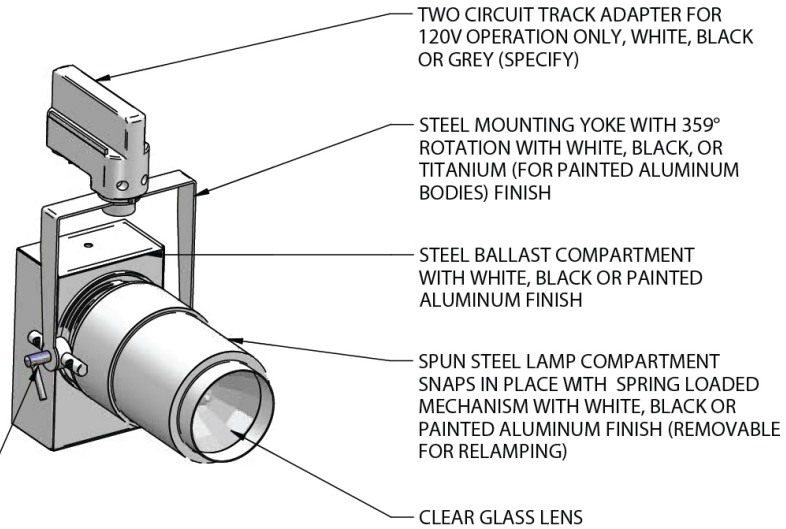

FOHO SQ

20W/39W T4.5 CMH

Ceramic Metal Halide

Type:

Project:

Catalog Number:

MICROMETRIC ADJUSTMENT SYSTEM WITH GRADUATED SCALE AND MECHANISM FOR LOCKING TO SELECTED POSITION UP TO 90° WITH CHROME FINISH

AIMED 90° DOWN

Flood (FL)

Candlepower Distribution Data

Lamp Type: CMH T4.5 G8.5
Wattage: 39
Lamp Lumens: 3300
Center Beam CP: 2581
Fixture Efficiency: 47%
Beam Angle: 38.9°

Lighting Performance Data

Ceiling Height	Initial Fc at 0°	Beam Dia.
6'	72	4.2'
8'	40	5.7'
10'	26	7.1'
12'	18	8.5'
14'	13	9.9'

Beam diameter is at 50% max. Fc.

Application Data

Notes: a. Contribution from additional fixtures could increase Fc. levels.
b. Illuminance values are initial Fc without consideration of surface reflectances or Light Loss Factors.

Design

Targetti

Concept

Projector for CMH discharge lamps. Pure aluminum precision optics. Powder-coated, spun aluminum body, die-cast aluminum heat sink plates with steel yoke. Chrome-plated micromatic locking system for 359° horizontal rotation and 0° to -90° vertical aiming. Optics compartment removable via tool-less twist and lock connection for easy relamping. Electronic ballast housed in the rear of the body, separated from the optics compartment to optimize heat dissipation. Yoke and heat sinks in titanium finish for painted aluminum body version, otherwise in black or white finish to match body.