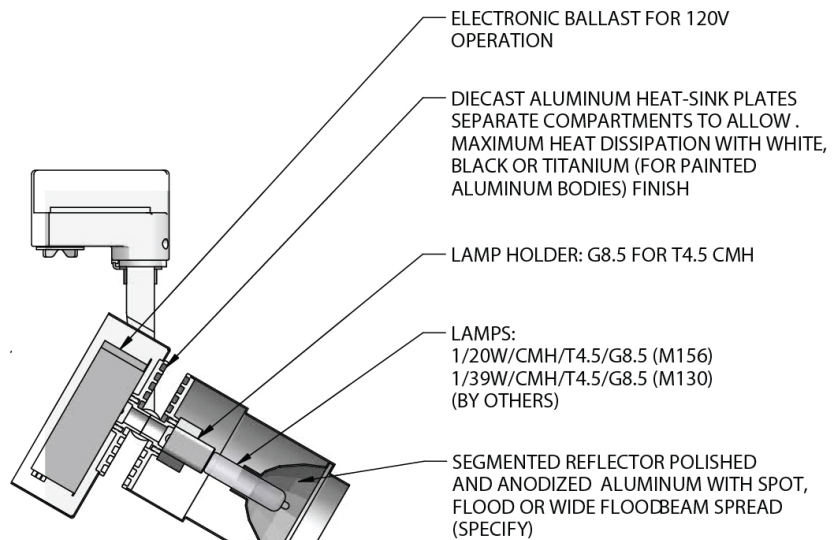

FOHO SQ

20W/39W T4.5 CMH

Ceramic Metal Halide

Type:

Project:

Catalog Number:

MICROMETRIC ADJUSTMENT SYSTEM WITH GRADUATED SCALE AND MECHANISM FOR LOCKING TO SELECTED POSITION UP TO 90° WITH CHROME FINISH

AIMED 90° DOWN

Flood (FL)

Candlepower Distribution Data

Lamp Type: CMH T4.5 G8.5
Wattage: 39
Lamp Lumens: 3300
Center Beam CP: 2581
Fixture Efficiency: 47%
Beam Angle: 38.9°

Lighting Performance Data

Ceiling Height	Initial Fc at 0°	Beam Dia.
6'	72	4.2'
8'	40	5.7'
10'	26	7.1'
12'	18	8.5'
14'	13	9.9'

Beam diameter is at 50% max. Fc.

Application Data

Notes: a. Contribution from additional fixtures could increase Fc. levels.
b. Illuminance values are initial Fc without consideration of surface reflectances or Light Loss Factors.

Weight

Max. 6.0 lbs.

Label

cULus, dry location. IBEW

PRODUCT CODE	LIGHT SOURCE	VOLTAGE	COLOR TYPE	REFLECTOR
FOHO SQ	1/20W/CMH/T4.5 G8.5	120V	BLACK	FLOOD
	1/39W/CMH/T4.5 G8.5		PAINTED ALUMINUM	SPOT
			WHITE	WIDE FLOOD