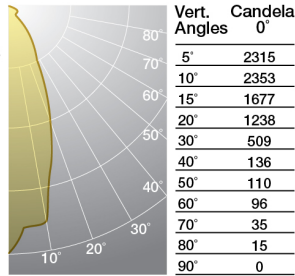

Flood (FL)

Candlepower Distribution Data

Lamp Type: CMH T4.5 G8.5
Wattage: 39
Lamp Lumens: 3300
Center Beam CP: 2581
Fixture Efficiency: 47%
Beam Angle: 38.9°

Lighting Performance Data

Ceiling Height	Initial Fc at 0°	Beam Dia.
6'	72	4.2'
8'	40	5.7'
10'	26	7.1'
12'	18	8.5'
14'	13	9.9'

Beam diameter is at 50% max. Fc.