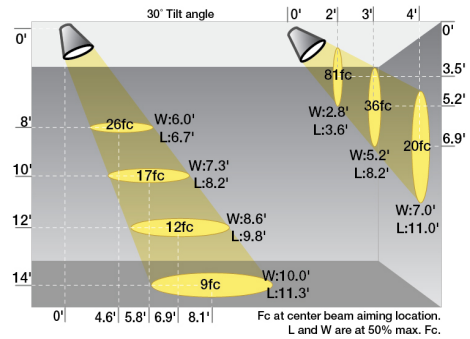

Application Data

Design

Targetti

Concept

Projector for CMH discharge lamps. Pure aluminum precision optics. Powder-coated, spun aluminum body, die-cast aluminum heat sink plates with steel yoke. Chrome-plated micromatic locking system for 359° horizontal rotation and 0° to -90° vertical aiming. Optics compartment removable via tool-less twist and lock connection for easy relamping. Electronic ballast housed in the rear of the body, separated from the optics compartment to optimize heat dissipation. Yoke and heat sinks in titanium finish for painted aluminum body version, otherwise in black or white finish to match body.

Finish

Black. Painted aluminum. White.

Material

Glare guard: Spun steel. Heat sink: Die-cast aluminum. Mounting yoke: Heavy gauge steel. Ballast box: Steel.

Mounting

For Nordic Aluminum two-circuit track system.

Weight

Max. 6.0 lbs.

Label

cULus, dry location. IBEW

PRODUCT CODE	LIGHT SOURCE	VOLTAGE	COLOR TYPE	REFLECTOR
FOHO SQ	1/20W/CMH/T4.5 G8.5	120V	BLACK	FLOOD
	1/39W/CMH/T4.5 G8.5		PAINTED ALUMINUM	SPOT
			WHITE	WIDE FLOOD

Specification Notes

- a. Provided with one 120-277V electronic ballast.
- b. Track is 120V only.
- c. Max. one accessory per fixture.

Info Notes

ACCESSORIES