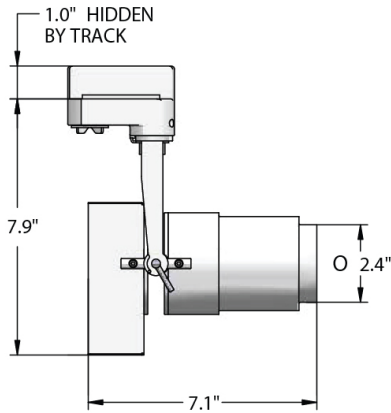

FOHO SQ

20W/39W T4.5 CMH

Ceramic Metal Halide

Type:

Project:

Catalog Number:

MICROMETRIC ADJUSTMENT SYSTEM WITH GRADUATED SCALE AND MECHANISM FOR LOCKING TO SELECTED POSITION UP TO 90° WITH CHROME FINISH

AIMED 90° DOWN

Flood (FL)

Candlepower Distribution Data

Lamp Type: CMH T4.5 G8.5
Wattage: 39
Lamp Lumens: 3300
Center Beam CP: 2581
Fixture Efficiency: 47%
Beam Angle: 38.9°

Lighting Performance Data

Ceiling Height	Initial Fc at 0°	Beam Dia.
6'	72	4.2'
8'	40	5.7'
10'	26	7.1'
12'	18	8.5'
14'	13	9.9'

Beam diameter is at 50% max. Fc.

Application Data

Notes: a. Contribution from additional fixtures could increase Fc. levels.
b. Illuminance values are initial Fc without consideration of surface reflectances or Light Loss Factors.

Weight

Max. 6.0 lbs.

Label

cULus, dry location. IBEW

PRODUCT CODE	LIGHT SOURCE	VOLTAGE	COLOR TYPE	REFLECTOR
FOHO SQ	1/20W/CMH/T4.5 G8.5	120V	BLACK	FLOOD
	1/39W/CMH/T4.5 G8.5		PAINTED ALUMINUM	SPOT
			WHITE	WIDE FLOOD